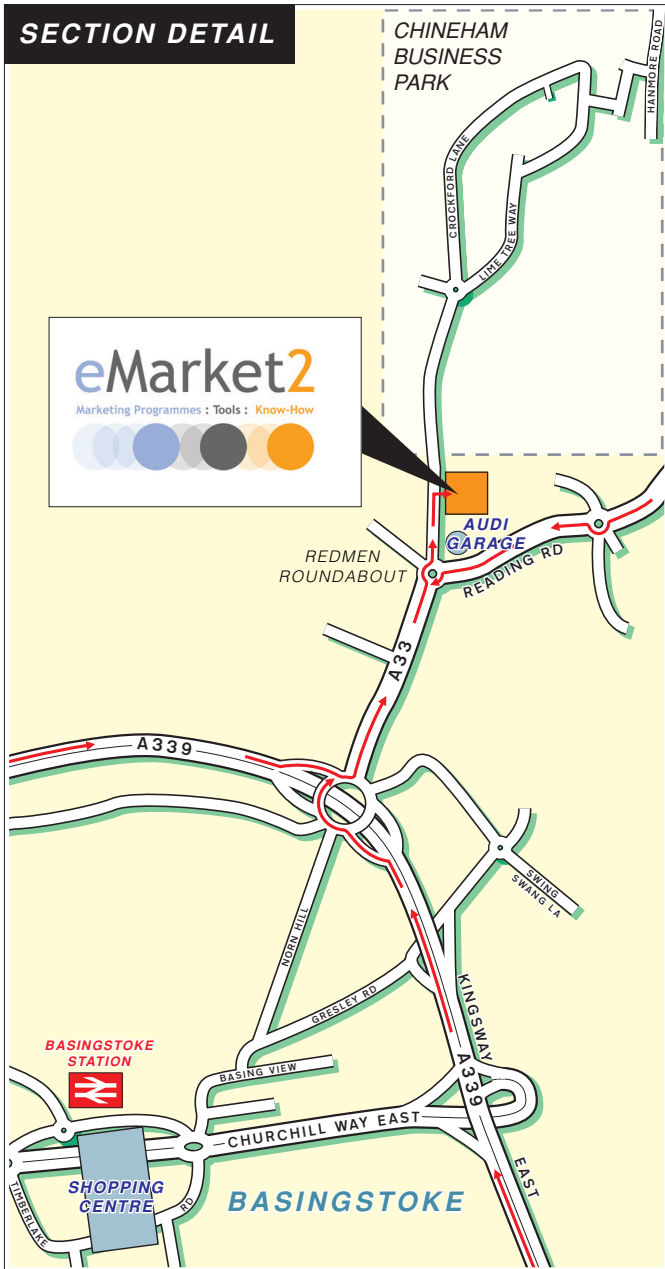

## How to find us

**By Rail/Bus/Taxi, Basingstoke Station**  
 There is a bus service available, take the number 3 and ask the driver to stop at the 1st stop after the Redmen roundabout (we are a 5 minute walk from here). From there, go back in the direction that the bus came from and look for Crockford Lane, we are in the glass building (see picture below) on the right. Alternatively, there is a taxi service located to the right as you walk out of the front entrance to the station. Taxi's normally cost between £5-6  
 For information on train operators and times phone National Rail Enquiries on 0845 7484950.

**By Air**  
**London Heathrow Airport**  
 Approximately a 30 minute drive away.  
**Southampton Airport**  
 Approximately a 40 minute drive away.

**By Road**  
 M4 12 miles, 15 minutes away.  
 M3 4 miles, 5 minutes away.